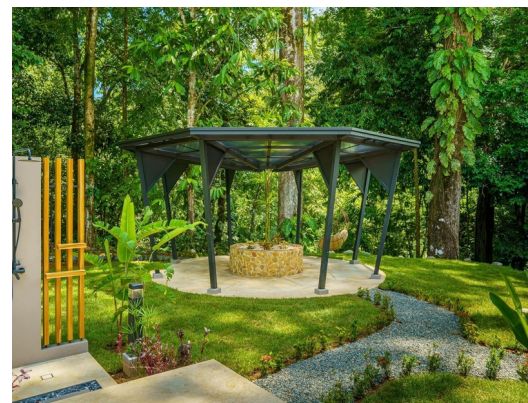

For Sale

GPW Development Homes

📍 Ojochal, Puntarenas

From \$759,000

ID: 19302

- Property Type: Communities

- Air Conditioning
- Bbq Area
- Close To Schools
- Fully Landscaped
- Jungle Views
- Mountain View
- Alarm System
- Cable Satellite Tv
- Close To Shops
- Furnished Fully
- Luxury Estate
- Ocean View
- Appliances
- Close To Golf
- Close To Transport
- Internet
- Mountain Properties