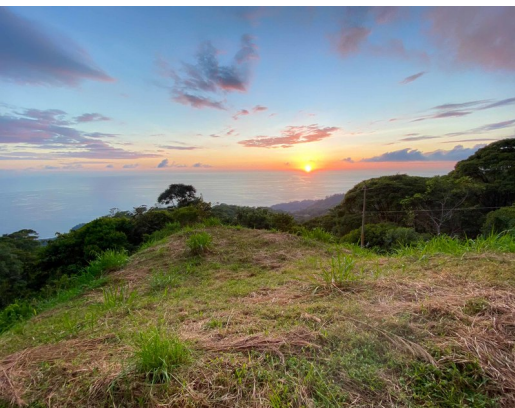

Prepped for Construction 2 Acres Luxury Ocean View in Costa Verde Estates

For Sale

\$599,000

ID: 20657

📍 Dominical, Puntarenas

- Property Type: Land
- Size: 8,071 sq m
- 1.99 Acres

- Jungle Views
- New Projects

- Mountain Properties
- Ocean View

- Mountain View
- Water Views

Property Description

Welcome to a rare opportunity to own a piece of paradise in one of Costa Rica's most coveted residential communities - Costa Verde Estates. This exclusive property, Lot 1, offers an unparalleled combination of breathtaking panoramic ocean views, including a sunset orientation, whitewater views of the awe-inspiring whale's tail of Marino Ballena National Park, and perfect bird's eye views of the surf on Punta Achiote, a renowned right-handed surf break just below the property. **Property Highlights:** **Unrivaled Views:** Enjoy not only sweeping views of the Pacific Ocean but also witness the magical sight of the sun setting over the horizon. The whitewater views showcase the iconic whale's tail formation in Marino Ballena National Park, adding a touch of natural wonder to your daily scenery. **Spacious Lot:** Boasting a generous size of 8,071 square meters (approximately 2 acres), Lot 1 provides ample space to design and build a custom luxury residence that takes full advantage of these extraordinary views.