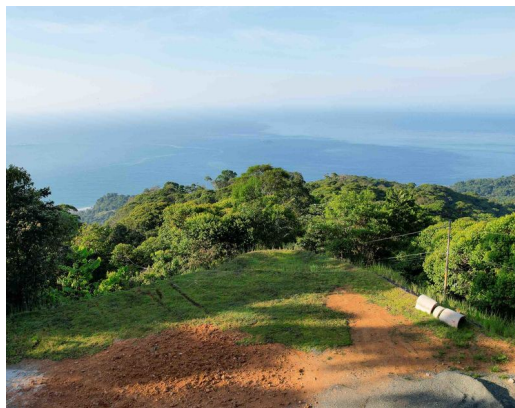

Prepped for Construction 2 Acres Luxury Ocean View in Costa Verde Estates

For Sale

\$599,000

ID: 20657

📍 Dominical, Puntarenas

- Property Type: Land
- Size: 8,071 sq m
- 1.99 Acres

- Jungle Views
- New Projects

- Mountain Properties
- Ocean View

- Mountain View
- Water Views

Property Description

Welcome to a rare opportunity to own a piece of paradise in one of Costa Rica's most coveted residential communities - Costa Verde Estates. This exclusive property, Lot 1, offers an unparalleled combination of breathtaking panoramic ocean views, including a sunset orientation, whitewater views of the awe-inspiring whale's tail of Marino Ballena National Park, and perfect bird's eye views of the surf on Punta Achiote, a renowned right-handed surf break just below the property. **Property Highlights:** **Unrivaled Views:** Enjoy not only sweeping views of the Pacific Ocean but also witness the magical sight of the sun setting over the horizon. The whitewater views showcase the iconic whale's tail formation in Marino Ballena National Park, adding a touch of natural wonder to your daily scenery. **Spacious Lot:** Boasting a generous size of 8,071 square meters (approximately 2 acres), Lot 1 provides ample space to design and build a custom luxury residence that takes full advantage of these extraordinary views.