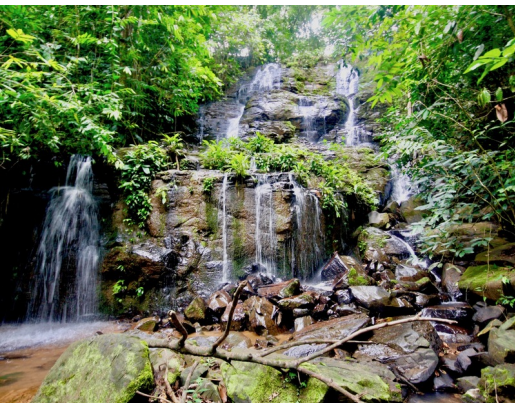

6 Hectare Property with Waterfalls in Platanillo

📍 Dominical, Puntarenas

For Sale
Sold

ID: 10853

- Property Type: Land
- Size: 60,000 sq m
- 14.83 Acres

- Status: Sold
- Close To Shops
- Investment Opportunities
- Water Views
- Acreage
- Close To Transport
- Mountain Properties
- Close To Schools
- Fully Landscaped
- Waterfall View

Property Description

Gorgeous 6-hectare property in Platanillo with a 30-meter waterfall and lots of swimming areas. Just 2 km from the main road, this land has potable water from an Asada and ICE electricity, as well as hardwood trees including Cristobal, Ronron, and Cortez amarillo, and fruit trees including mango, Mamon chino, orange, sour Mandarinina, and nance fruit. Also lots of medicinal herbs strewn across the property. There are 3 flat plantels perfect for building, as well as lots of old-growth forest ideal for conservation. Two large quebradas converge at a point giving the property tons of water, as well as a natural spring. Just 10 minutes to Dominical.

+506-2787-0223

50 Meters North of the Roca Verde
Hotel Dominical, Bahia Ballena,
Punteras, Costa Rica 60504

REAL ESTATE AGENT
James Drews

Coldwell Banker Vesta Group Dominical

COLDWELL BANKER
VESTA GROUP