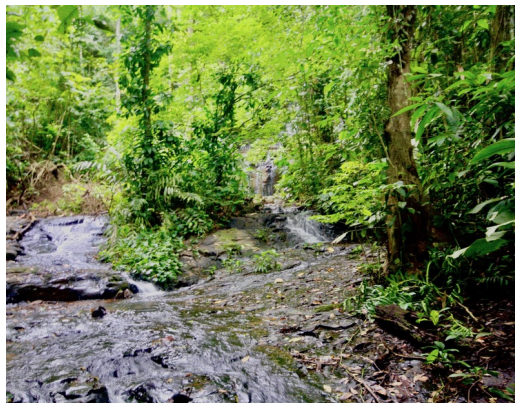

6 Hectare Property with Waterfalls in Platanillo

📍 Dominical, Puntarenas

For Sale
Sold

ID: 10853

- Property Type: Land
- Size: 60,000 sq m
- 14.83 Acres

- Status: Sold
- Close To Shops
- Investment Opportunities
- Water Views
- Acreage
- Close To Transport
- Mountain Properties
- Close To Schools
- Fully Landscaped
- Waterfall View

Property Description

Gorgeous 6-hectare property in Platanillo with a 30-meter waterfall and lots of swimming areas. Just 2 km from the main road, this land has potable water from an Asada and ICE electricity, as well as hardwood trees including Cristobal, Ronron, and Cortez amarillo, and fruit trees including mango, Mamon chino, orange, sour Mandarinina, and nance fruit. Also lots of medicinal herbs strewn across the property. There are 3 flat plantels perfect for building, as well as lots of old-growth forest ideal for conservation. Two large quebradas converge at a point giving the property tons of water, as well as a natural spring. Just 10 minutes to Dominical.

+506-2787-0223

50 Meters North of the Roca Verde
Hotel Dominical, Bahia Ballena,
Punteras, Costa Rica 60504

REAL ESTATE AGENT
James Drews

Coldwell Banker Vesta Group Dominical

COLDWELL BANKER
VESTA GROUP